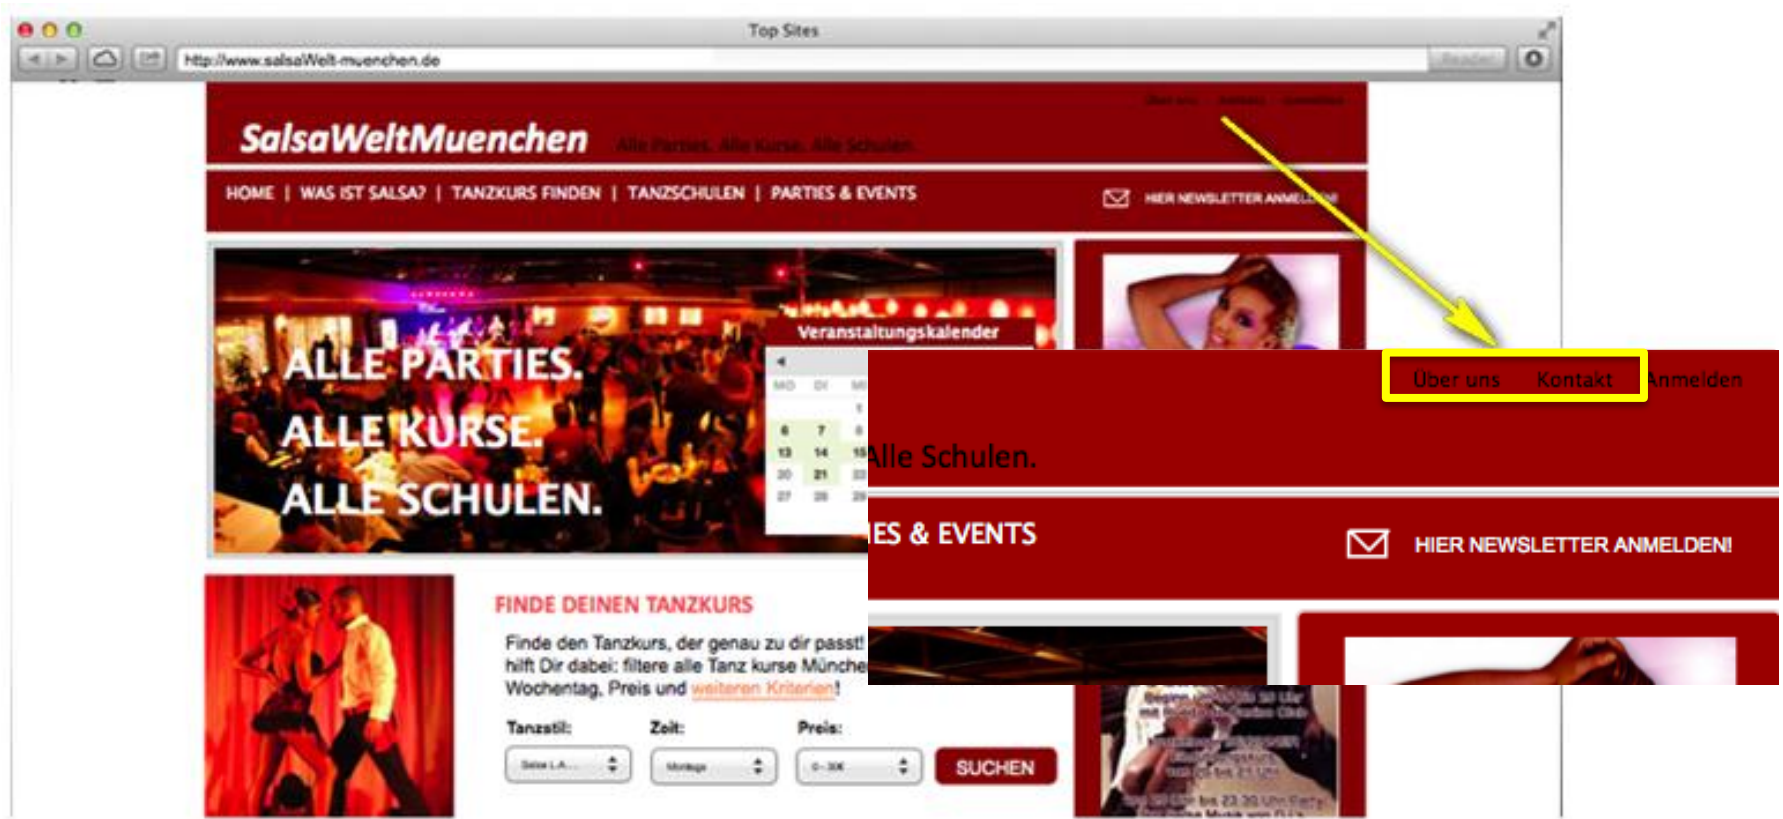

- information about us
- contact form / write us an e-mail