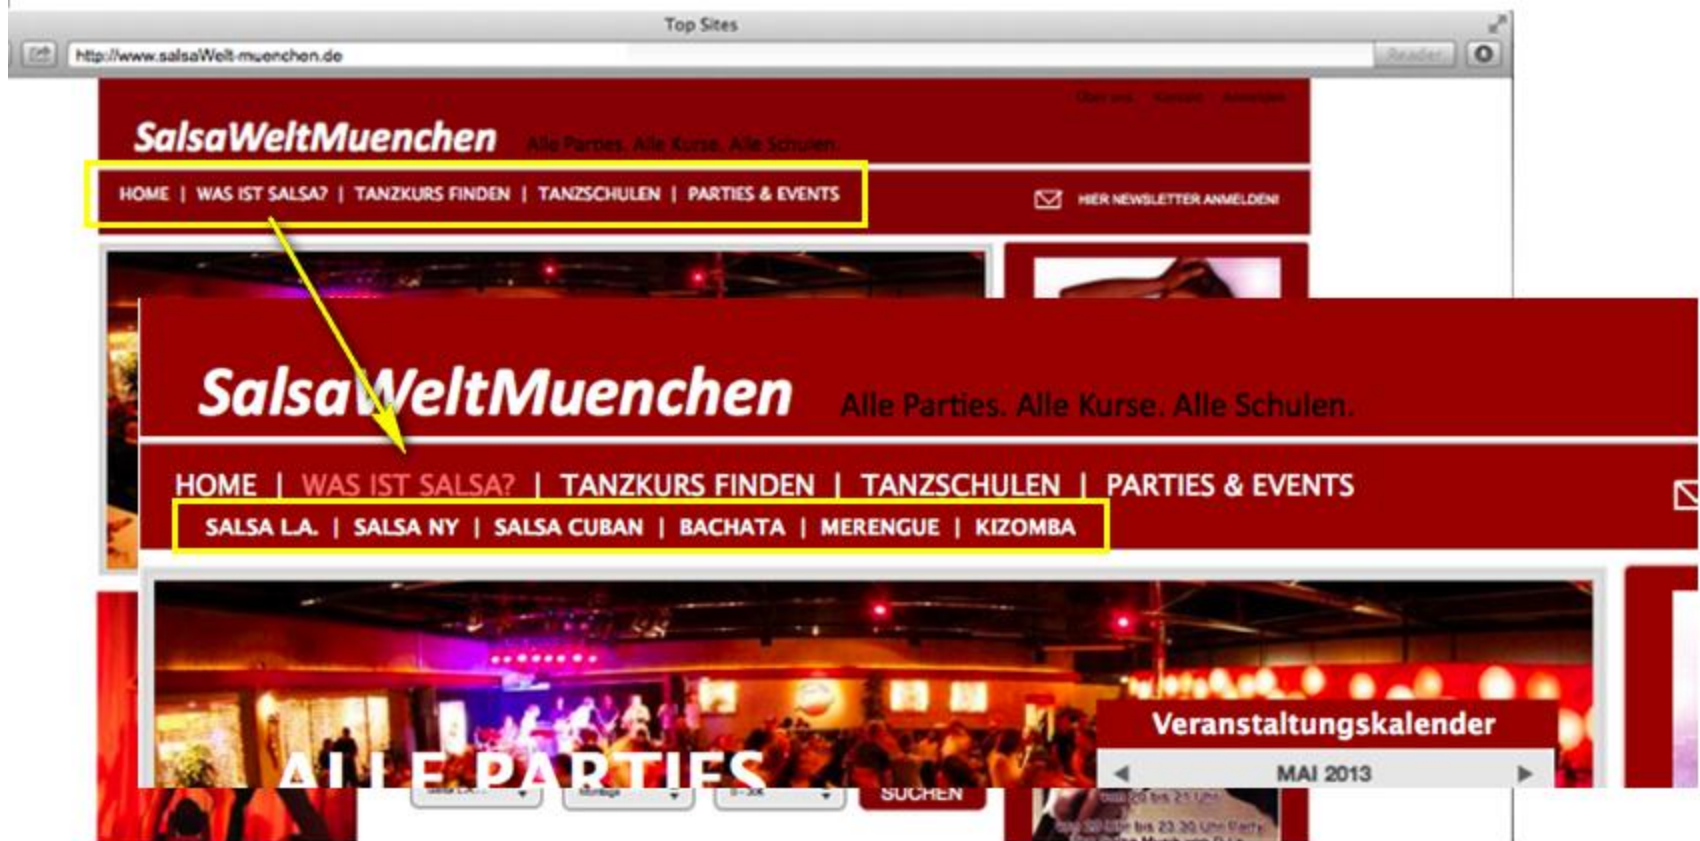

FINDE DEINEN TANZKURS

Finde den Tanzkurs, der genau zu dir passt! SalsaWeltMünchen hilft Dir dabei: filtere alle Tanzkurse Münchens nach Tanzstil, Wochentag, Preis und [weiteren Kriterien!](#)

Tanzstil: Zeit: Preis: **SUCHEN**

BARBIE MARIANNE

NY / MEXICO
"La Diva del Mambo"
IM SALSABOR

SALSABOR

SOGINI DANCE
Beginn um 20:00 Uhr
mit Liveband Salsabor Club
Kombi: 10€ / 20€
Eintritt: 10€ / 15€ / 20€
Frei ab 23:00 Uhr Party
mit Liveband Salsabor Club

- clear categories
- present location highlighted

The screenshot shows the website interface for salsaWeltMuenchen. At the top, there is a navigation menu with links: HOME | WAS IST SALSA? | TANZKURS FINDEN | TANZSCHULEN | PARTIES & EVENTS. A yellow arrow points to the 'PARTIES & EVENTS' link. Below the navigation is a main banner with the text 'ALLE PARTIES. ALLE KURSE. ALLE SCHULEN.' and a calendar titled 'Veranstaltungskalender' for May 2013. The calendar shows dates from 6 to 31, with the 23rd highlighted. To the right of the calendar is a promotional image for 'BARBIE MARIANNE NY / MEXICO' with the text 'La Diva del Mambo' and 'IM SAL SAVOR'. Below the main banner is a search section titled 'FINDE DEINEN TANZKURS' with filters for 'Tanzstil', 'Zeit', and 'Preis', and a 'SUCHEN' button. The 'Tanzstil' filter is set to 'Salsa L.A.', 'Zeit' is 'Montag', and 'Preis' is '0-30€'.

clicking on a specific date from the event calendar will directly navigate to PARTIES & EVENTS

The screenshot shows the homepage of salsaWeltMuenchen.de. The header features the logo and navigation links: HOME | WAS IST SALSA? | TANZKURS FINDEN | TANZSCHULEN | PARTIES & EVENTS. A yellow arrow points from the search form to the 'TANZKURS FINDEN' link. The main content area includes a large banner with the text 'ALLE PARTIES. ALLE KURSE. ALLE SCHULEN.' and a calendar for May 2013. Below the banner is a search form for dance classes, and to the right are promotional banners for 'BARBIE MARIANNE' and 'SALSABOR SOCIAL DANCE'.